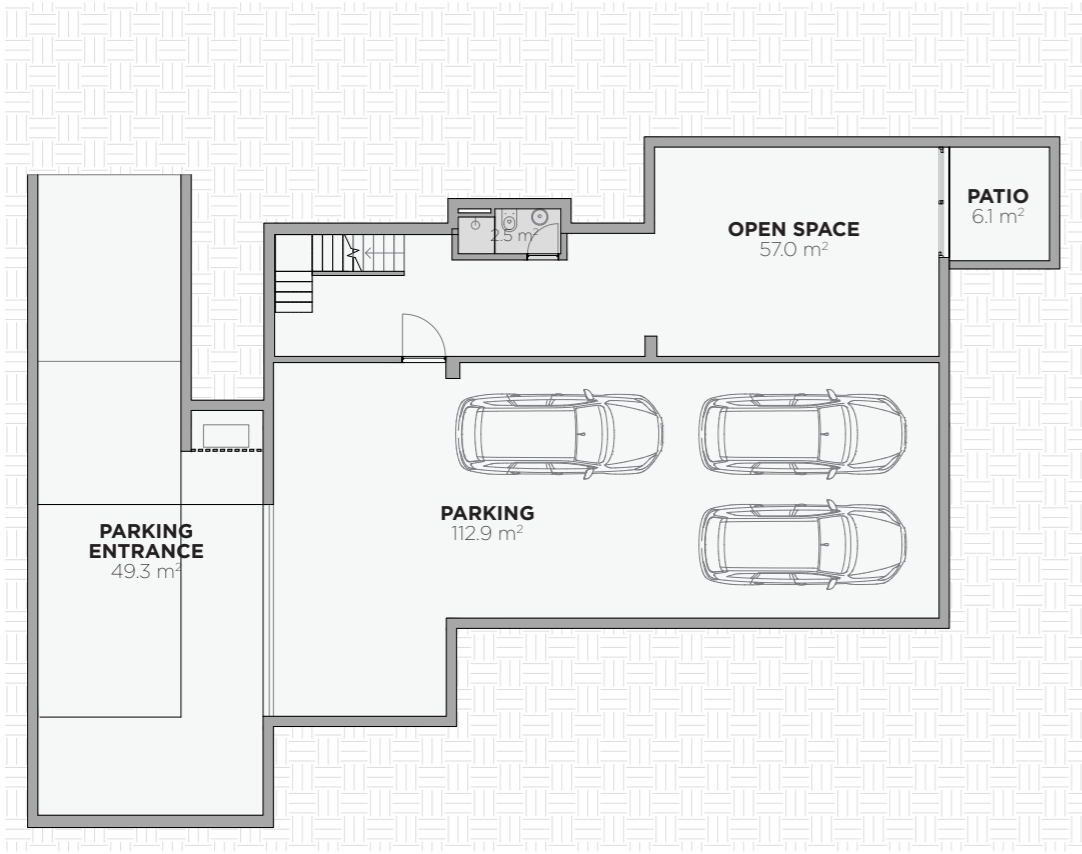

FLOOR 1

FLOOR 0

FLOOR -1

LAND LIMIT

**BLOOM MARINHA**  
**T5 COMPACT VILLA**

Villa M5

**Areas**

Land	1947 m <sup>2</sup>
Private enclosed construction area	556 m <sup>2</sup>
Terraces and balconies	257 m <sup>2</sup>
Swimming Pool	48 m <sup>2</sup>