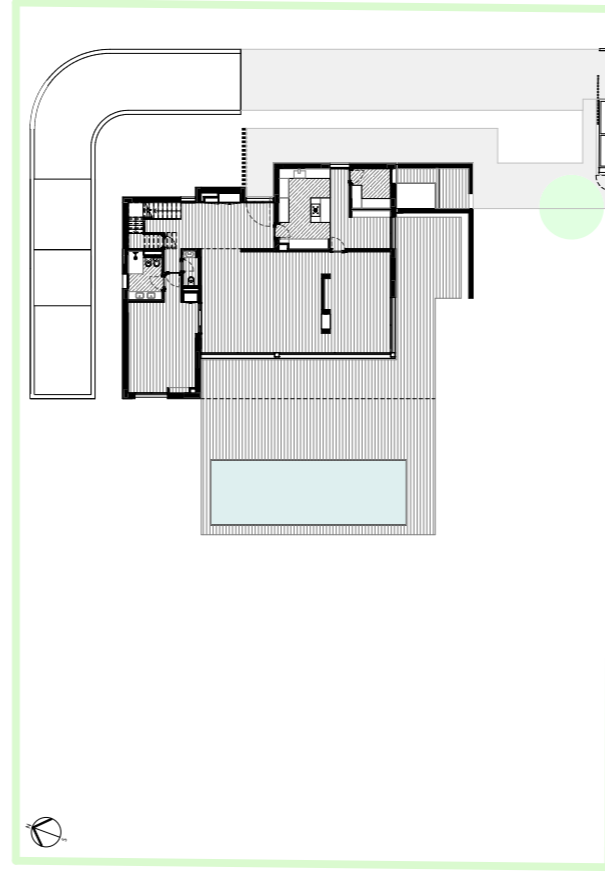

FLOOR 1

FLOOR 0

FLOOR -1

LAND LIMIT

**BLOOM MARINHA**  
**T5 COMPACT VILLA**

Villa M5

**Areas**

Land	1947 m <sup>2</sup>
Private enclosed construction area	556 m <sup>2</sup>
Terraces and balconies	257 m <sup>2</sup>
Swimming Pool	48 m <sup>2</sup>