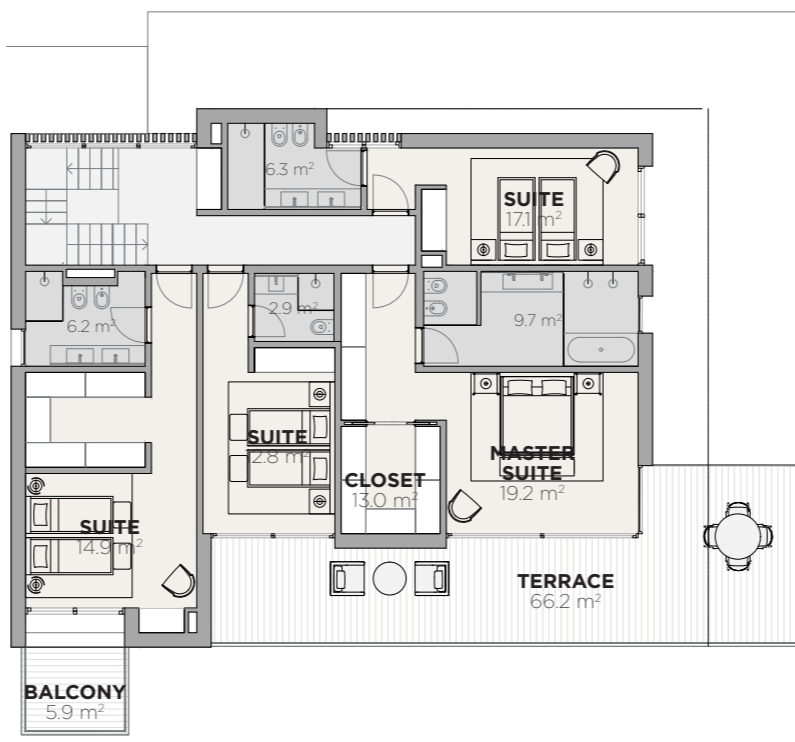

FLOOR 1

FLOOR 0

FLOOR -1

LAND LIMIT

**BLOOM MARINHA**  
**T5 COMPACT VILLA**

Villa M5

**Areas**

Land	1947 m <sup>2</sup>
Private enclosed construction area	556 m <sup>2</sup>
Terraces and balconies	257 m <sup>2</sup>
Swimming Pool	48 m <sup>2</sup>