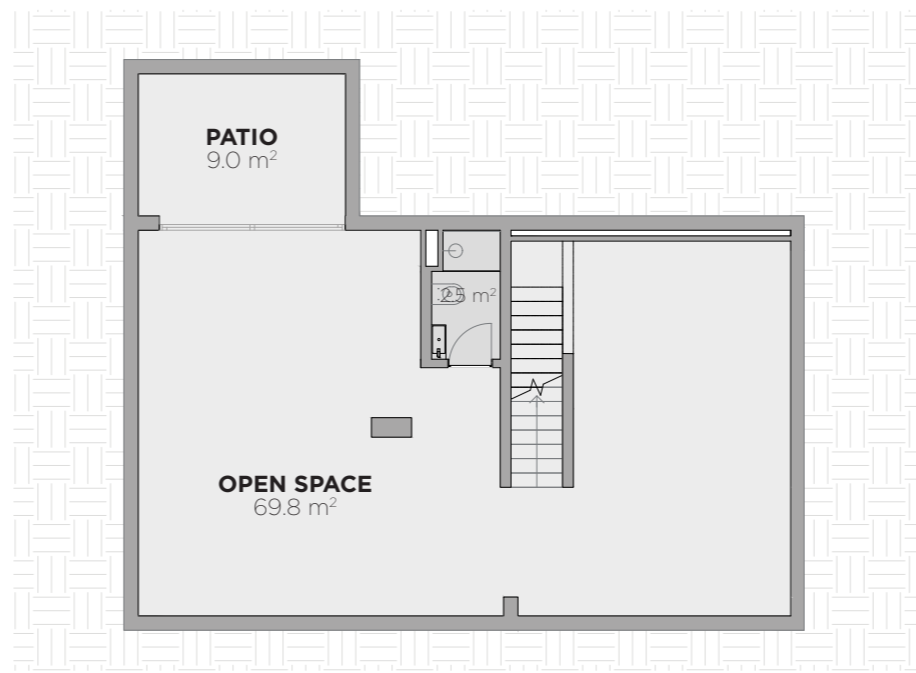

FLOOR 0

FLOOR -1

BLOOM MARINHA
T2 COMPACT VILLA

Villa M35

Areas

Land	889 m ²
Private enclosed construction area	231 m ²
Terraces and balconies	87 m ²
Swimming Pool	27 m ²