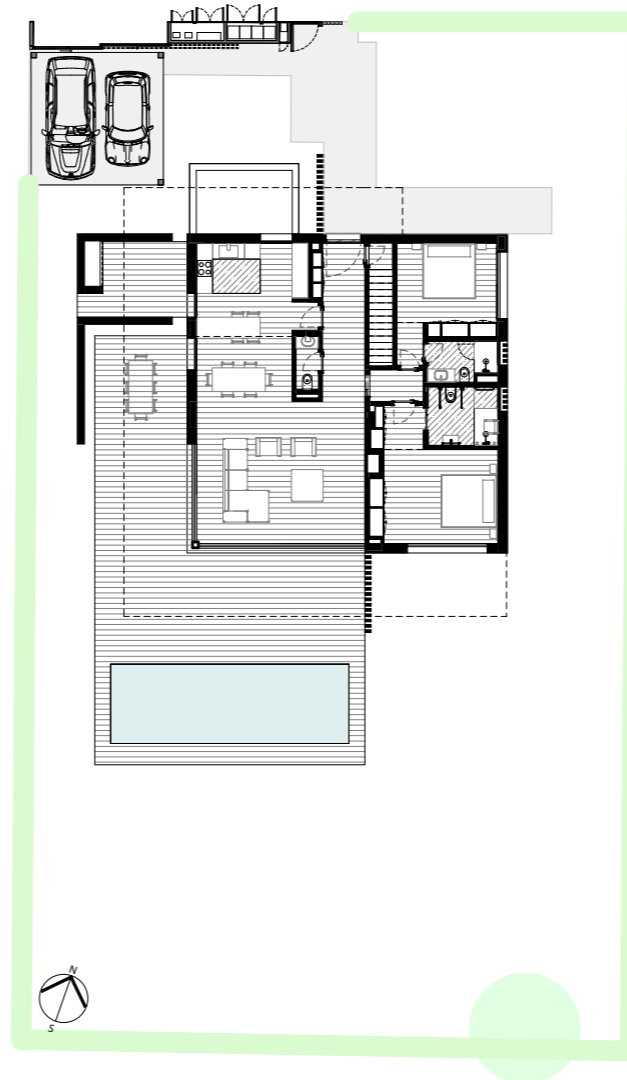

FLOOR 0

FLOOR -1

BLOOM MARINHA
T2 COMPACT VILLA

Villa M35

Areas

Land	889 m ²
Private enclosed construction area	231 m ²
Terraces and balconies	87 m ²
Swimming Pool	27 m ²