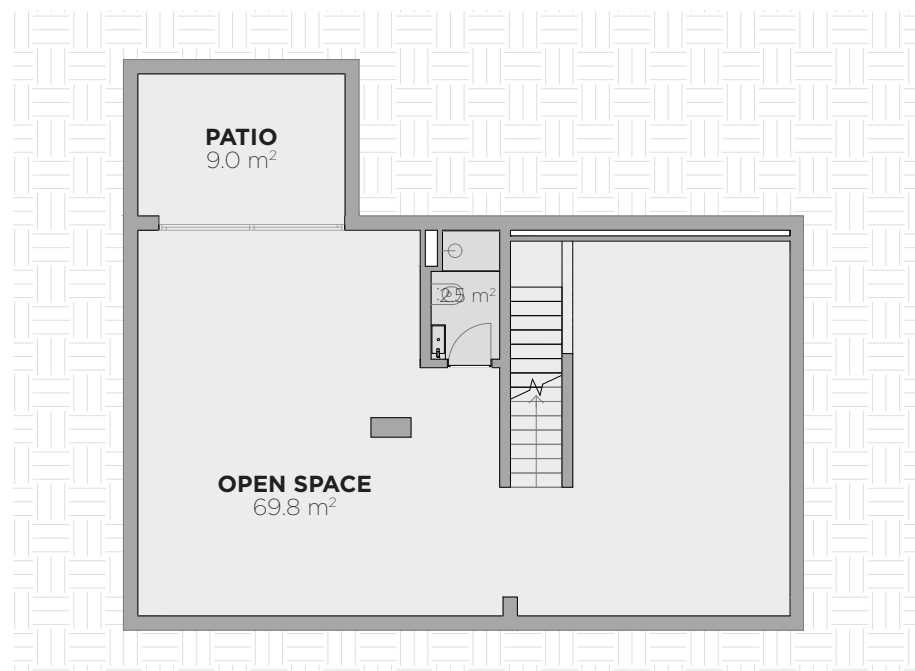

FLOOR 0

FLOOR -1

LAND LIMIT

## BLOOM MARINHA T2 COMPACT VILLA

Villa M34

### Areas

Land	878 m <sup>2</sup>
Private enclosed construction area	231 m <sup>2</sup>
Terraces and balconies	87 m <sup>2</sup>
Swimming Pool	27 m <sup>2</sup>