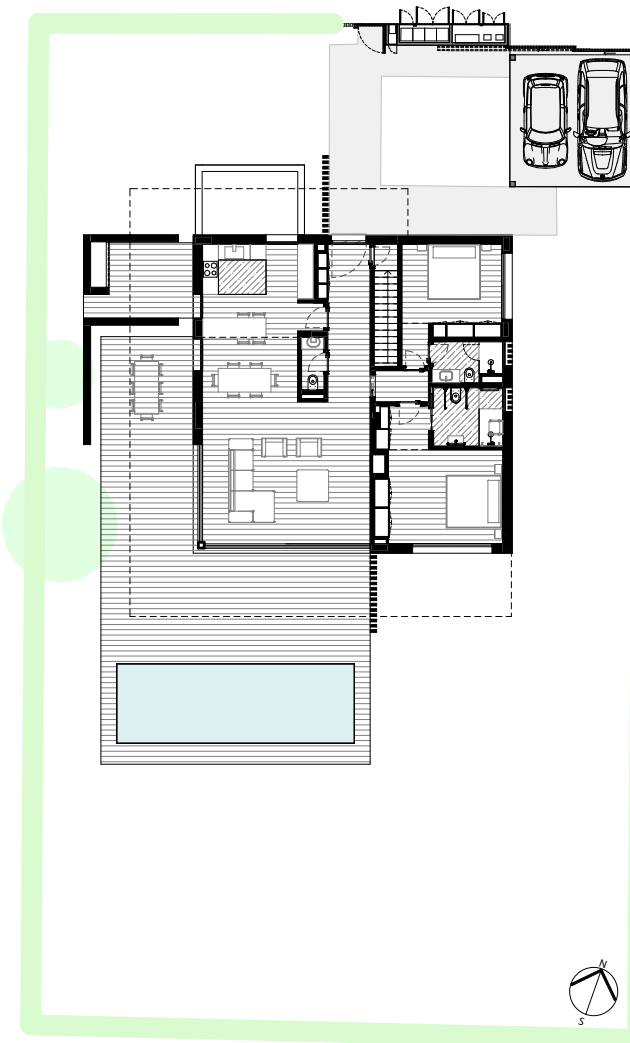

FLOOR 0

FLOOR -1

LAND LIMIT

## BLOOM MARINHA T2 COMPACT VILLA

Villa M34

### Areas

Land	878 m <sup>2</sup>
Private enclosed construction area	231 m <sup>2</sup>
Terraces and balconies	87 m <sup>2</sup>
Swimming Pool	27 m <sup>2</sup>