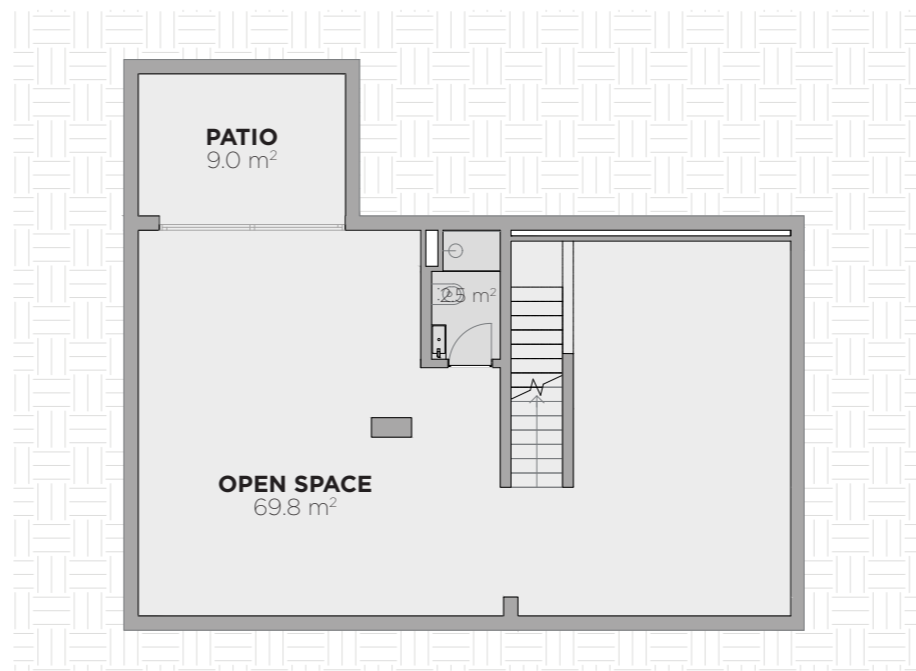

FLOOR 0

FLOOR -1

LAND LIMIT

BLOOM MARINHA
T2 COMPACT VILLA

Villa M33

Areas

Land	865 m ²
Private enclosed construction area	231 m ²
Terraces and balconies	87 m ²
Swimming Pool	27 m ²