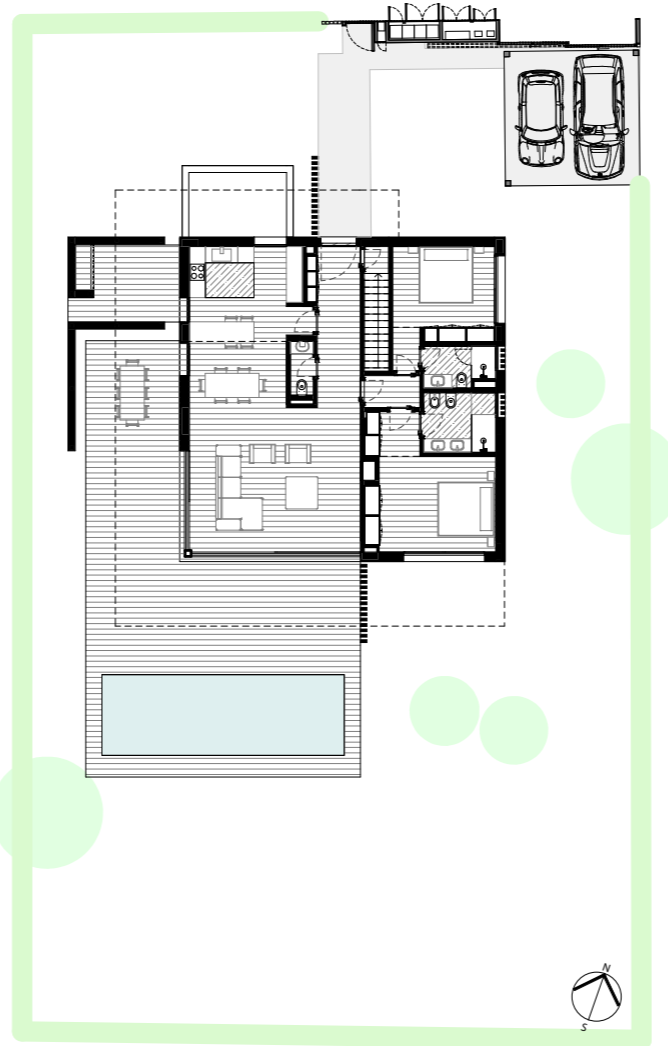

FLOOR 0

FLOOR -1

LAND LIMIT

BLOOM MARINHA
T2 COMPACT VILLA

Villa M33

Areas

Land	865 m ²
Private enclosed construction area	231 m ²
Terraces and balconies	87 m ²
Swimming Pool	27 m ²