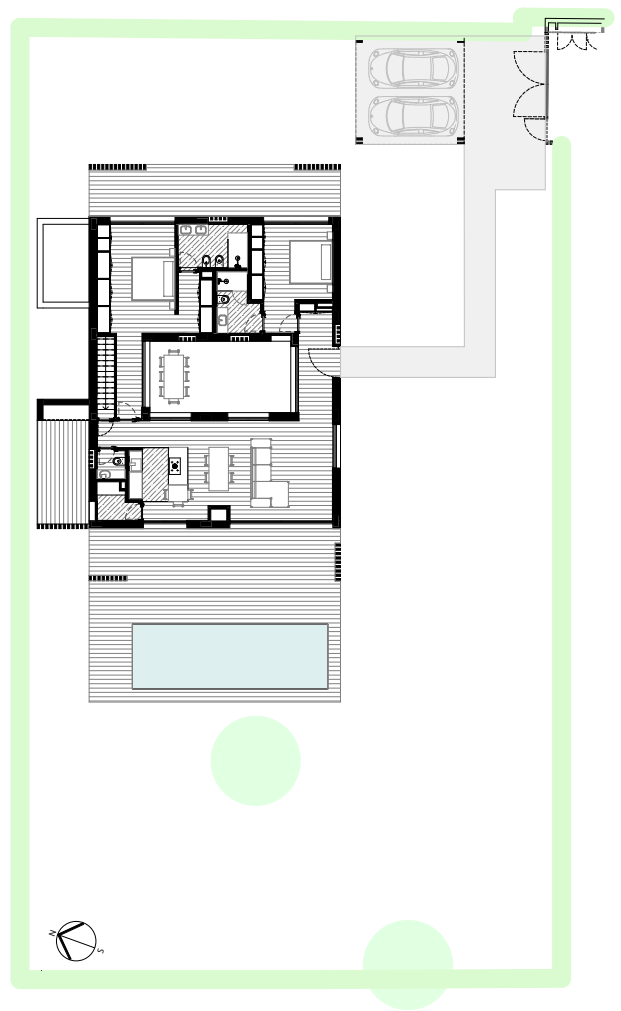

FLOOR 0

FLOOR -1

BLOOM MARINHA
T2 PATIO VILLA

Villa M32

Areas

Land	1200 m ²
Private enclosed construction area	220 m ²
Terraces and balconies	115 m ²
Swimming Pool	27 m ²