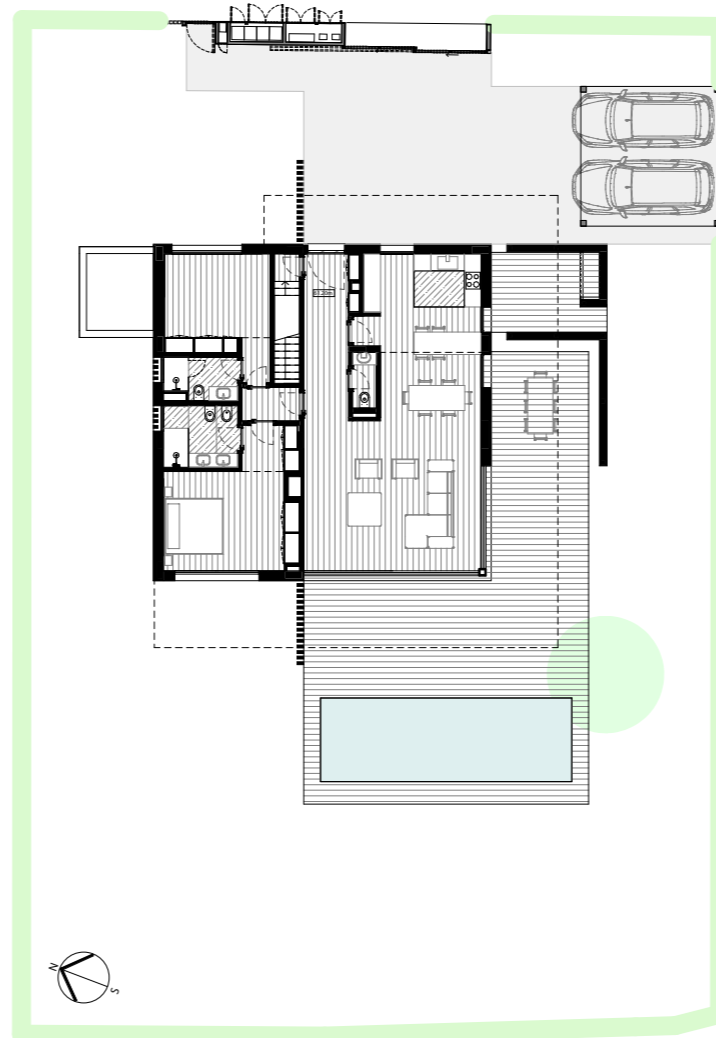

FLOOR 0

FLOOR - 1

LAND LIMIT

**BLOOM MARINHA**  
**T2 COMPACT VILLA**

Villa M31

**Areas**

Land	903 m <sup>2</sup>
Private enclosed construction area	231 m <sup>2</sup>
Terraces and balconies	95 m <sup>2</sup>
Swimming Pool	27 m <sup>2</sup>