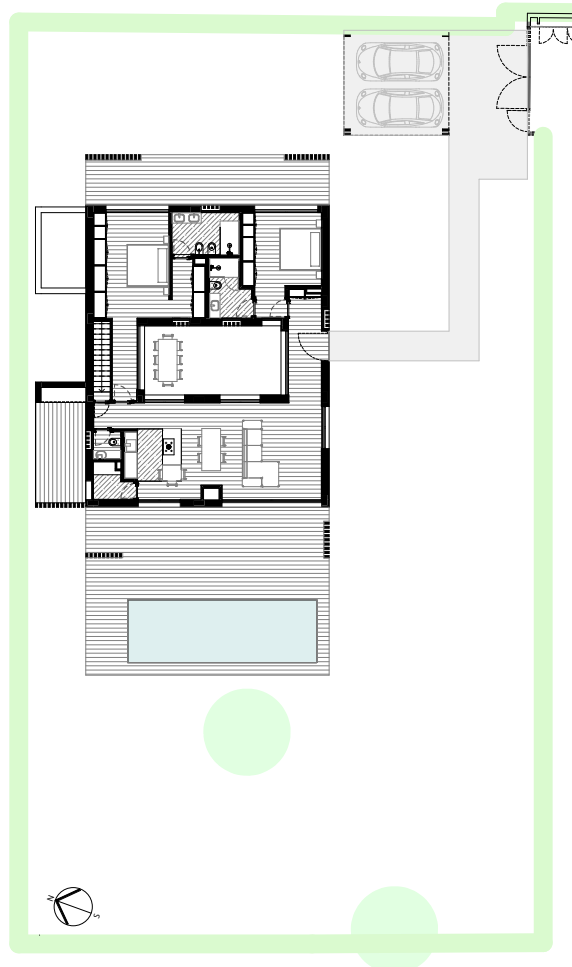

FLOOR -1

**BLOOM MARINHA**  
**T2 PATIO VILLA**

Villa M30

**Areas**

Land	1098 m <sup>2</sup>
Private enclosed construction area	220 m <sup>2</sup>
Terraces and balconies	115 m <sup>2</sup>
Swimming Pool	27 m <sup>2</sup>