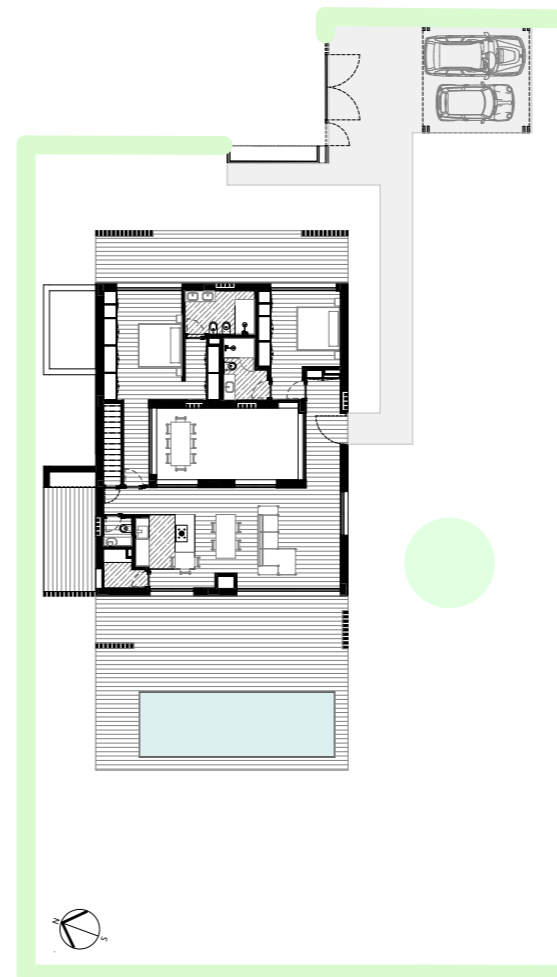

FLOOR 0

FLOOR -1

BLOOM MARINHA
T2 PATIO VILLA

Villa M29

Areas

Land	1019 m ²
Private enclosed construction area	220 m ²
Terraces and balconies	115 m ²
Swimming Pool	27 m ²