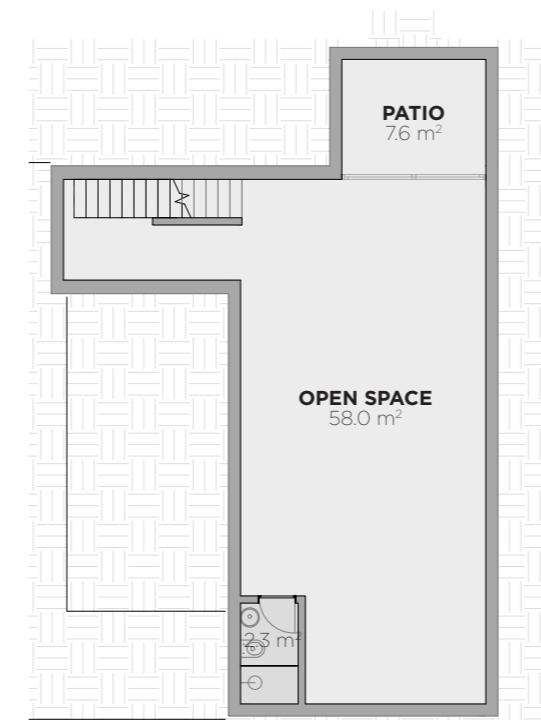

FLOOR 0

FLOOR -1

BLOOM MARINHA
T2 PATIO VILLA

Villa M29

Areas

Land	1019 m ²
Private enclosed construction area	220 m ²
Terraces and balconies	115 m ²
Swimming Pool	27 m ²