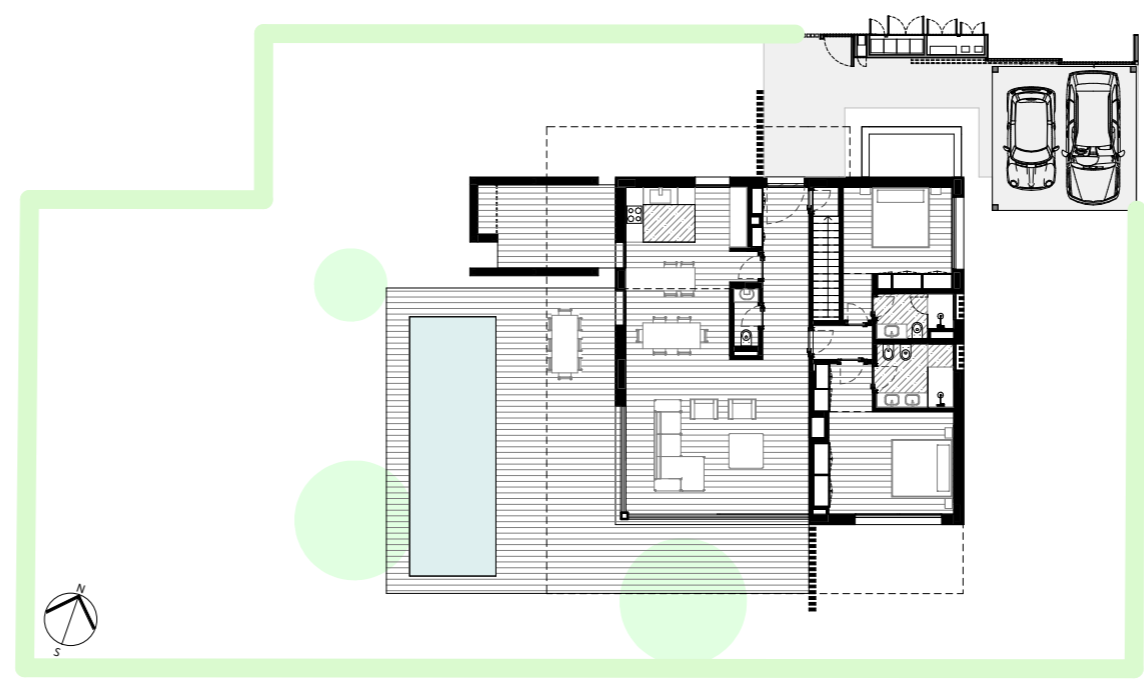

FLOOR 0

FLOOR -1

BLOOM MARINHA
T2 COMPACT VILLA

Villa M28

Areas

Land	800 m ²
Private enclosed construction area	231 m ²
Terraces and balconies	92 m ²
Swimming Pool	27 m ²