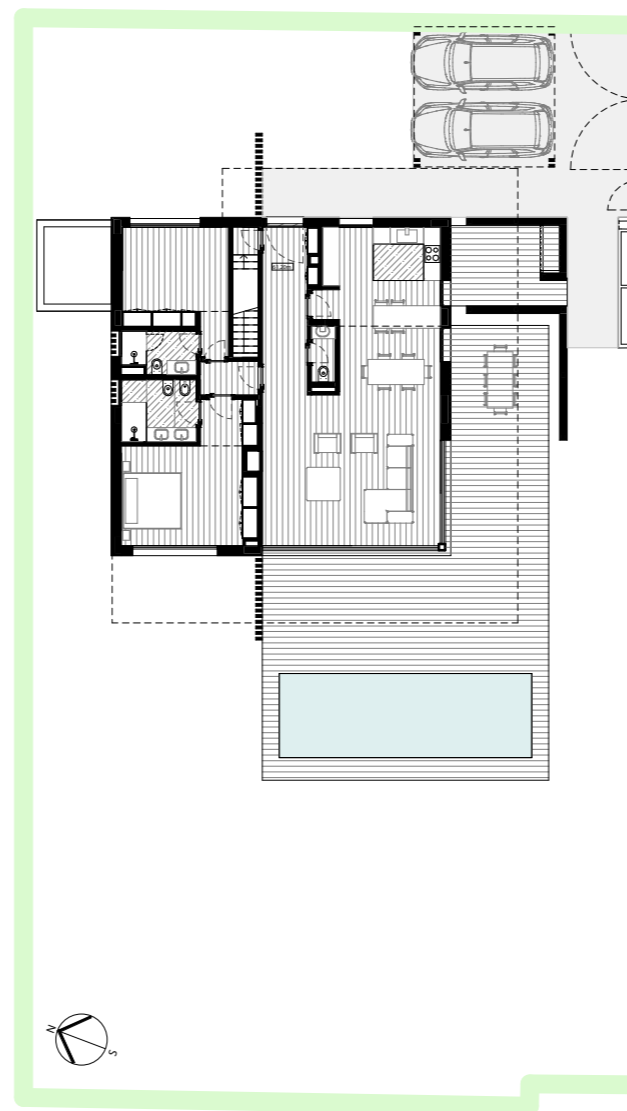

FLOOR -1

BLOOM MARINHA T2 COMPACT VILLA

Villa M27

Areas

Land	845 m ²
Private enclosed construction area	231 m ²
Terraces and balconies	95 m ²
Swimming Pool	27 m ²