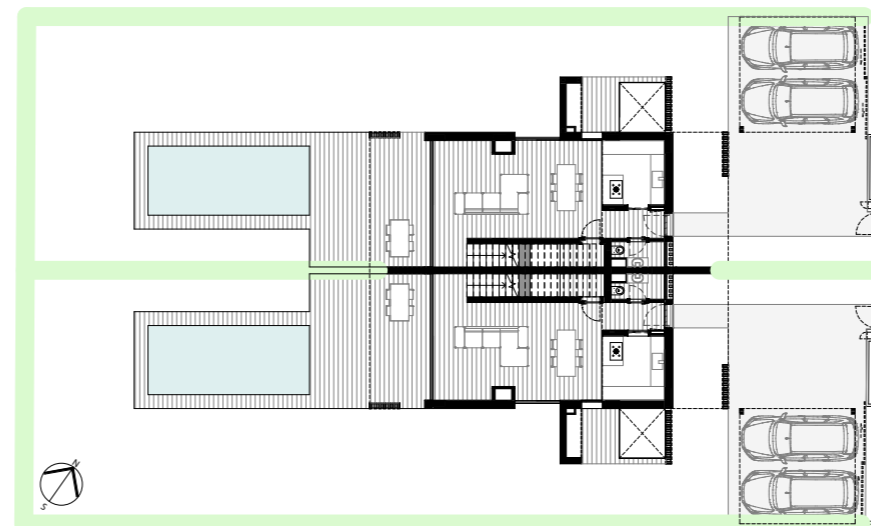

FLOOR 0

FLOOR 1

BLOOM MARINHA T2 DUPLEX VILLA

Villa M26

Areas

Land	407 m ²
Private enclosed construction area	188 m ²
Terraces and balconies	74 m ²
Swimming Pool	21 m ²

FLOOR -1

LAND LIMIT