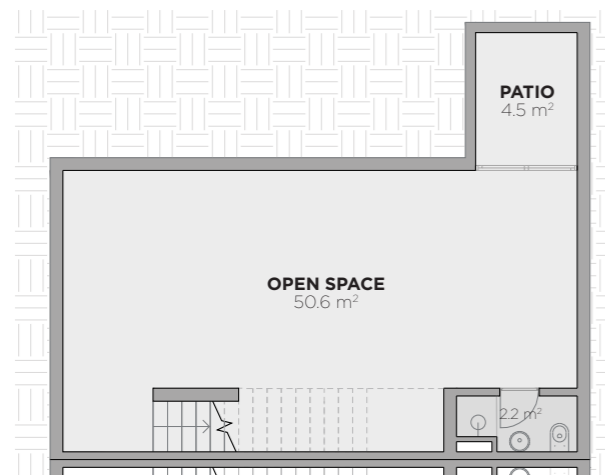

FLOOR 0

FLOOR 1

BLOOM MARINHA T2 DUPLEX VILLA

Villa M26

Areas

Land	407 m ²
Private enclosed construction area	188 m ²
Terraces and balconies	74 m ²
Swimming Pool	21 m ²

FLOOR -1

LAND LIMIT