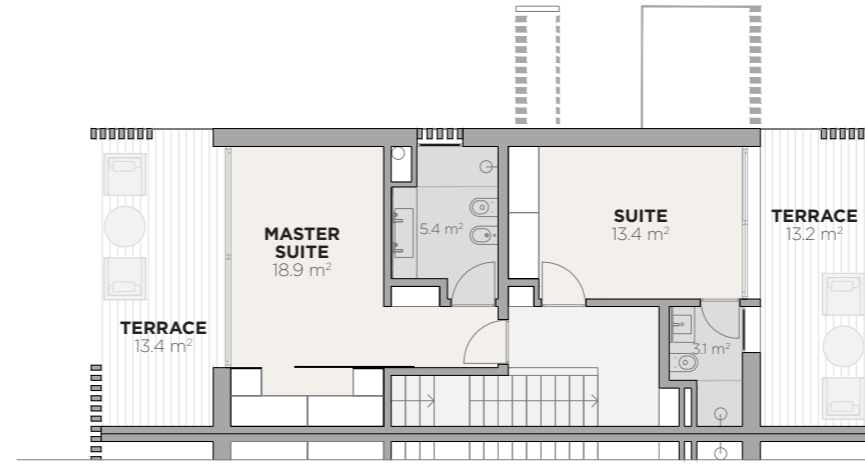

FLOOR 0

FLOOR 1

BLOOM MARINHA T2 DUPLEX VILLA

Villa M26

Areas

Land	407 m ²
Private enclosed construction area	188 m ²
Terraces and balconies	74 m ²
Swimming Pool	21 m ²

FLOOR -1

LAND LIMIT