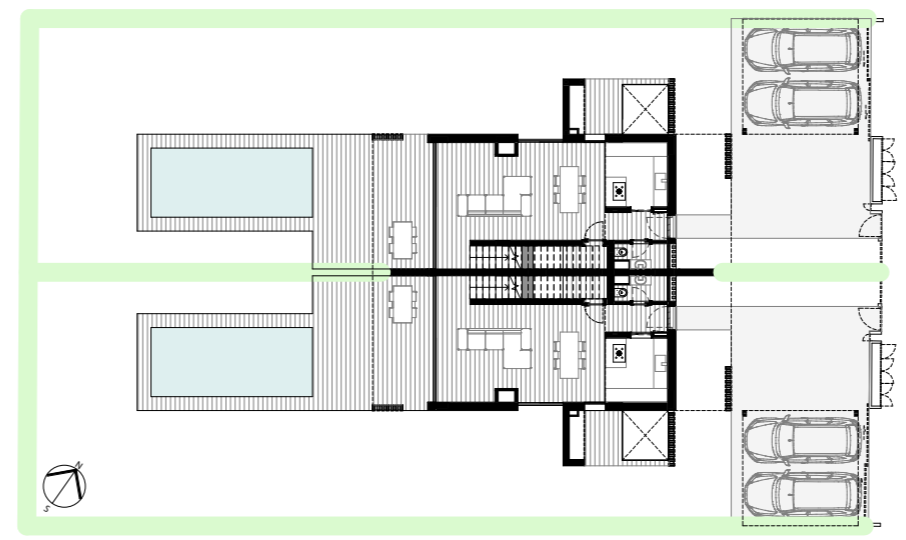

FLOOR 0

FLOOR 1

BLOOM MARINHA
T2 DUPLEX VILLA

Villa M25

Areas

Land	407 m ²
Private enclosed construction area	188 m ²
Terraces and balconies	74 m ²
Swimming Pool	21 m ²

FLOOR -1

LAND LIMIT