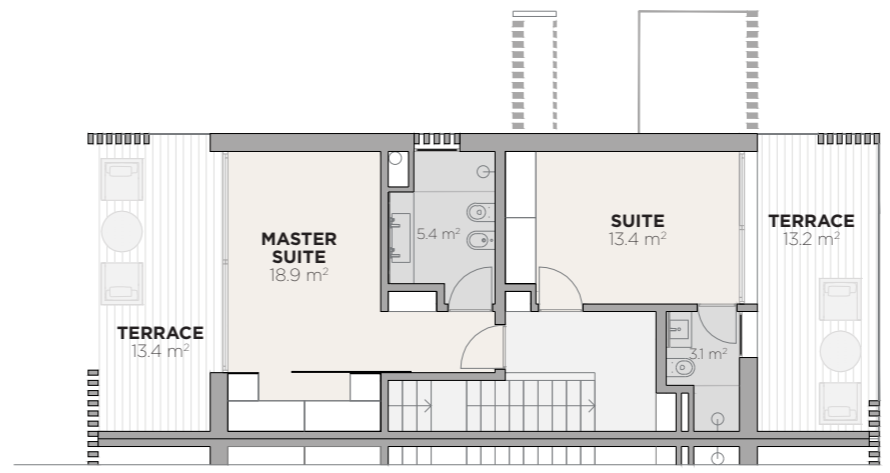

FLOOR 0

FLOOR 1

BLOOM MARINHA
T2 DUPLEX VILLA

Villa M25

Areas

Land	407 m ²
Private enclosed construction area	188 m ²
Terraces and balconies	74 m ²
Swimming Pool	21 m ²

FLOOR -1

LAND LIMIT