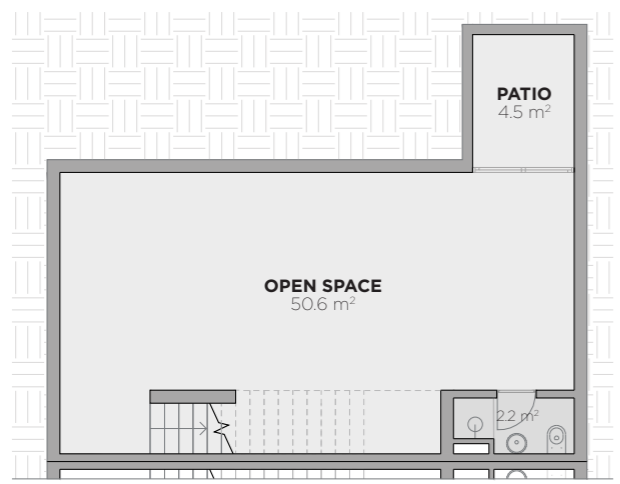

FLOOR 0

FLOOR 1

BLOOM MARINHA
T2 DUPLEX VILLA

Villa M25

Areas

Land	407 m ²
Private enclosed construction area	188 m ²
Terraces and balconies	74 m ²
Swimming Pool	21 m ²

FLOOR -1

LAND LIMIT