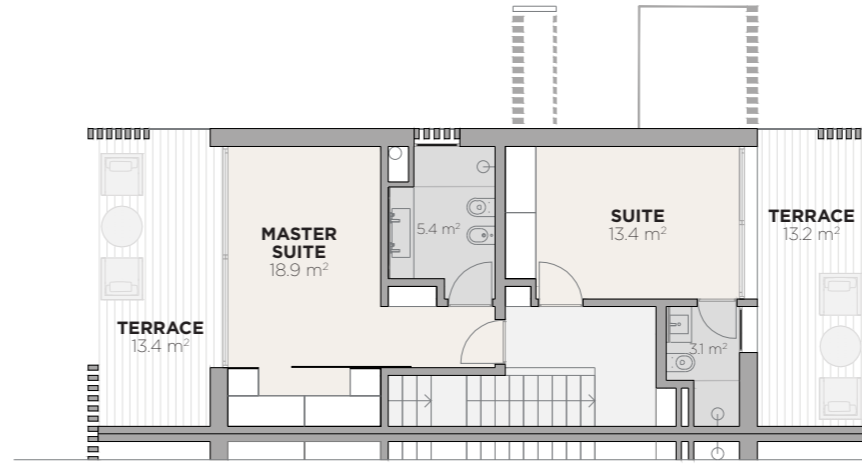

FLOOR 0

FLOOR 1

BLOOM MARINHA T2 DUPLEX VILLA

Villa M24

Areas

Land	407 m ²
Private enclosed construction area	188 m ²
Terraces and balconies	74 m ²
Swimming Pool	21 m ²

FLOOR -1

LAND LIMIT