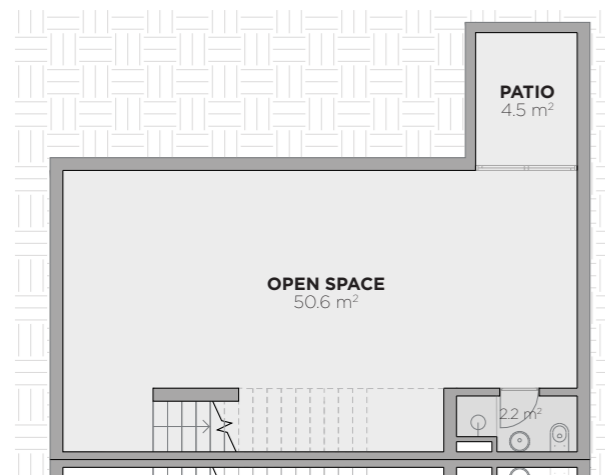

FLOOR 0

FLOOR 1

BLOOM MARINHA T2 DUPLEX VILLA

Villa M24

Areas

Land	407 m ²
Private enclosed construction area	188 m ²
Terraces and balconies	74 m ²
Swimming Pool	21 m ²

FLOOR -1

LAND LIMIT