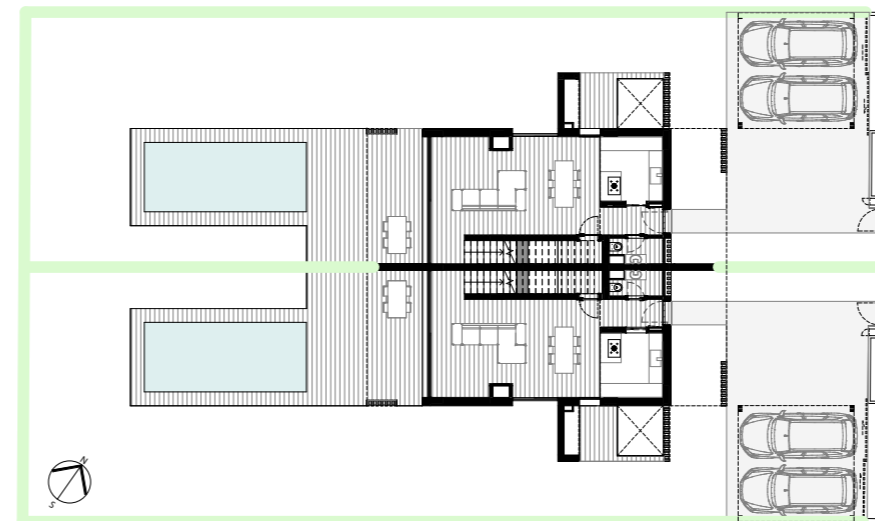

FLOOR 0

FLOOR 1

BLOOM MARINHA T2 DUPLEX VILLA

Villa M24

Areas

Land	407 m ²
Private enclosed construction area	188 m ²
Terraces and balconies	74 m ²
Swimming Pool	21 m ²

FLOOR -1

LAND LIMIT