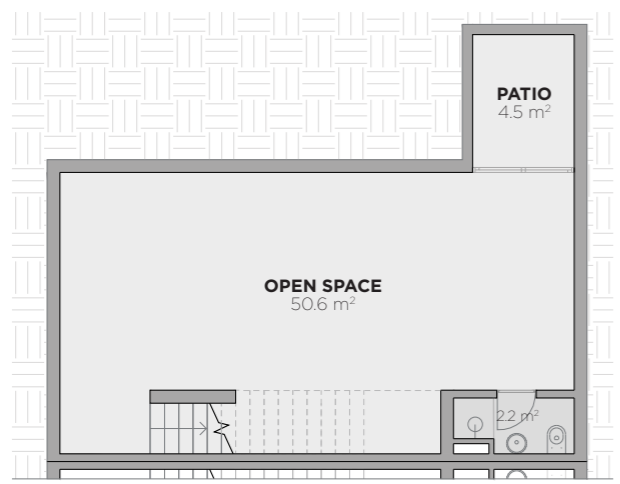

FLOOR 0

FLOOR 1

**BLOOM MARINHA**  
**T2 DUPLEX VILLA**

Villa M23

**Areas**

Land	407 m <sup>2</sup>
Private enclosed construction area	188 m <sup>2</sup>
Terraces and balconies	74 m <sup>2</sup>
Swimming Pool	21 m <sup>2</sup>

FLOOR -1

LAND LIMIT