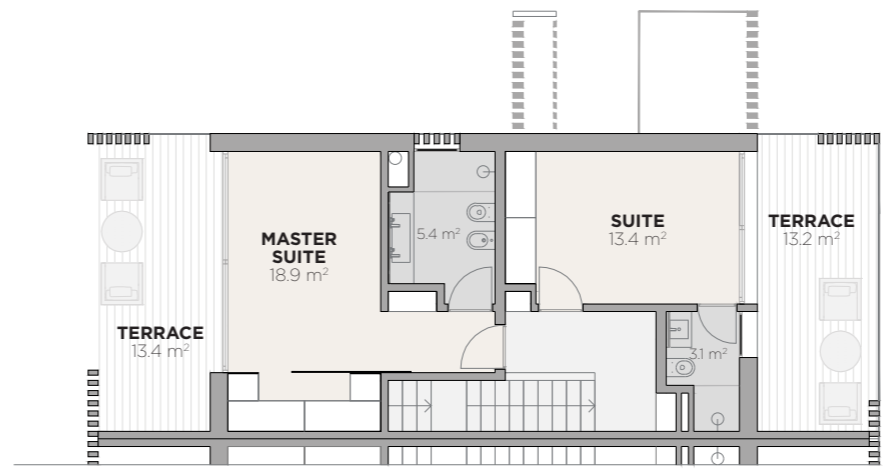

FLOOR 0

FLOOR 1

**BLOOM MARINHA**  
**T2 DUPLEX VILLA**

Villa M23

**Areas**

Land	407 m <sup>2</sup>
Private enclosed construction area	188 m <sup>2</sup>
Terraces and balconies	74 m <sup>2</sup>
Swimming Pool	21 m <sup>2</sup>

FLOOR -1

LAND LIMIT