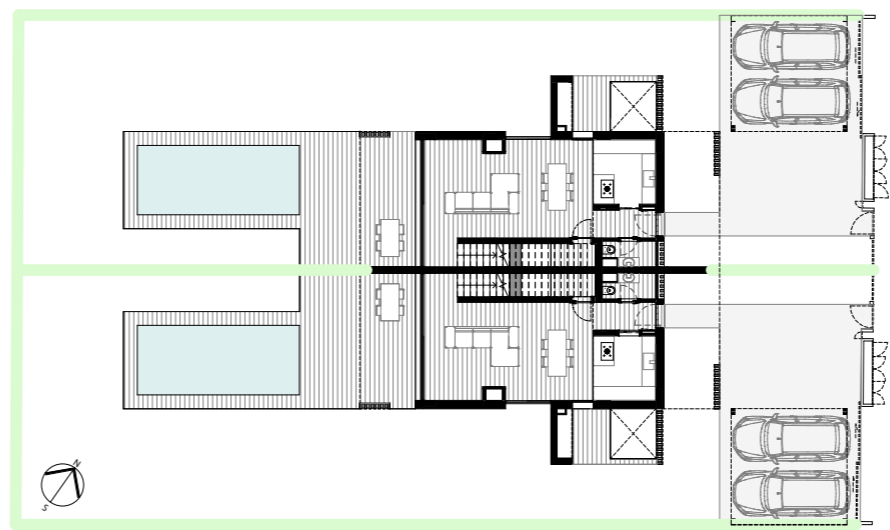

FLOOR 0

FLOOR 1

**BLOOM MARINHA**  
**T2 DUPLEX VILLA**

Villa M23

**Areas**

Land	407 m <sup>2</sup>
Private enclosed construction area	188 m <sup>2</sup>
Terraces and balconies	74 m <sup>2</sup>
Swimming Pool	21 m <sup>2</sup>

FLOOR -1

LAND LIMIT