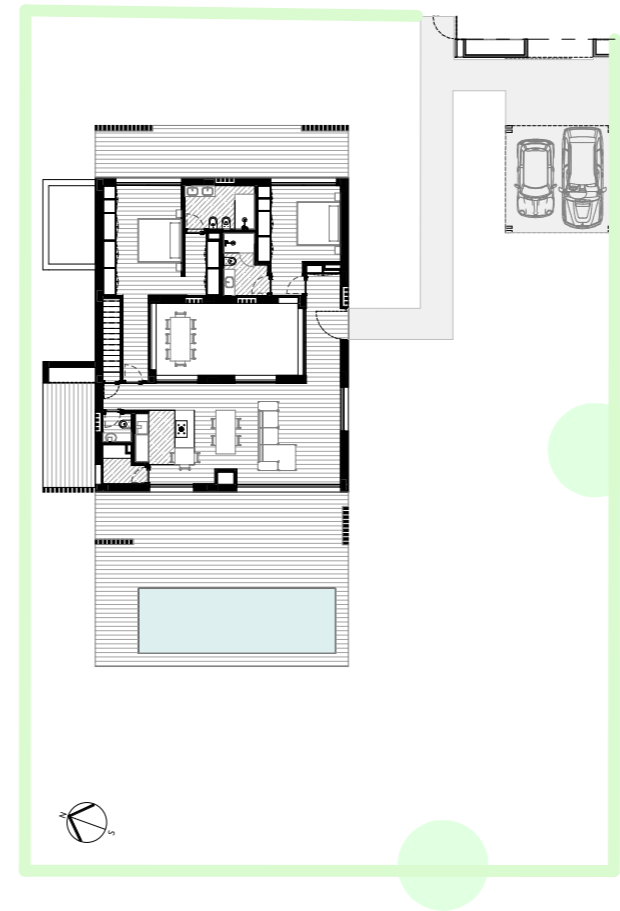

FLOOR -1

BLOOM MARINHA
T2 PATIO VILLA

Villa M22

Areas

Land	1053 m ²
Private enclosed construction area	220 m ²
Terraces and balconies	115 m ²
Swimming Pool	27 m ²