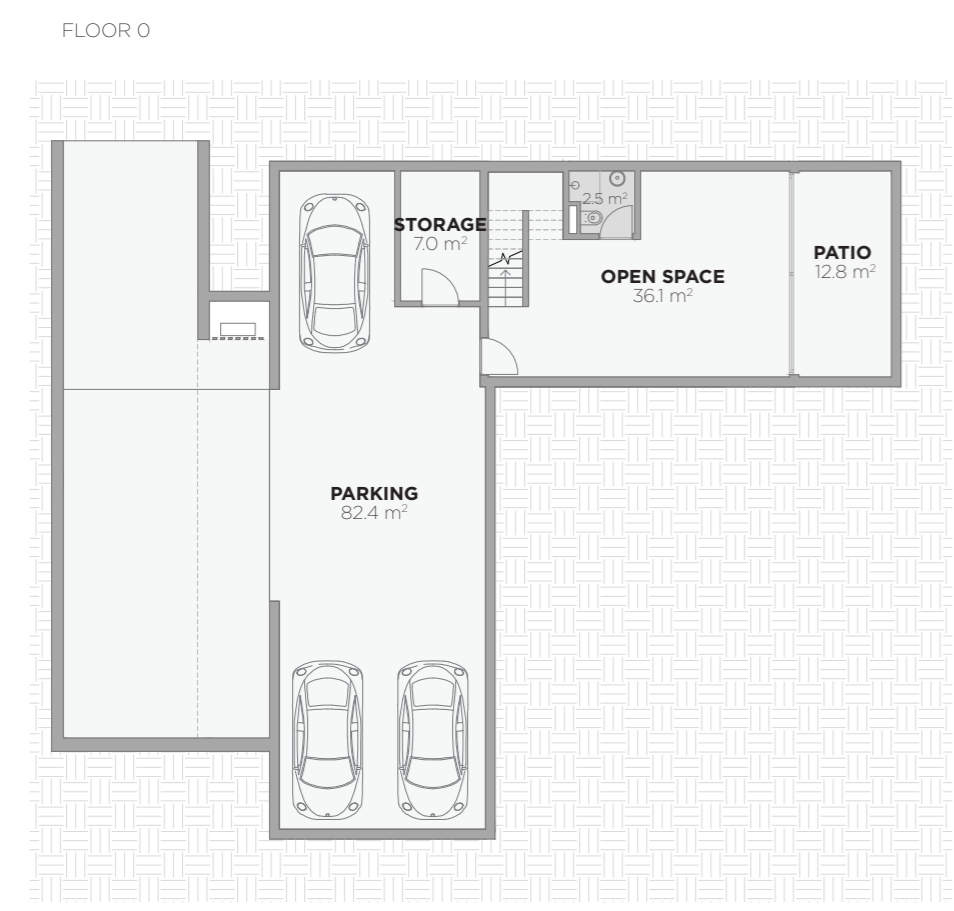

**BLOOM MARINHA**  
**T4 PATIO VILLA**

Villa M20

**Areas**

Land	1333 m <sup>2</sup>
Private enclosed construction area	429 m <sup>2</sup>
Terraces and balconies	199 m <sup>2</sup>
Swimming Pool	48m <sup>2</sup>

FLOOR 1

FLOOR - 1

LAND LIMIT