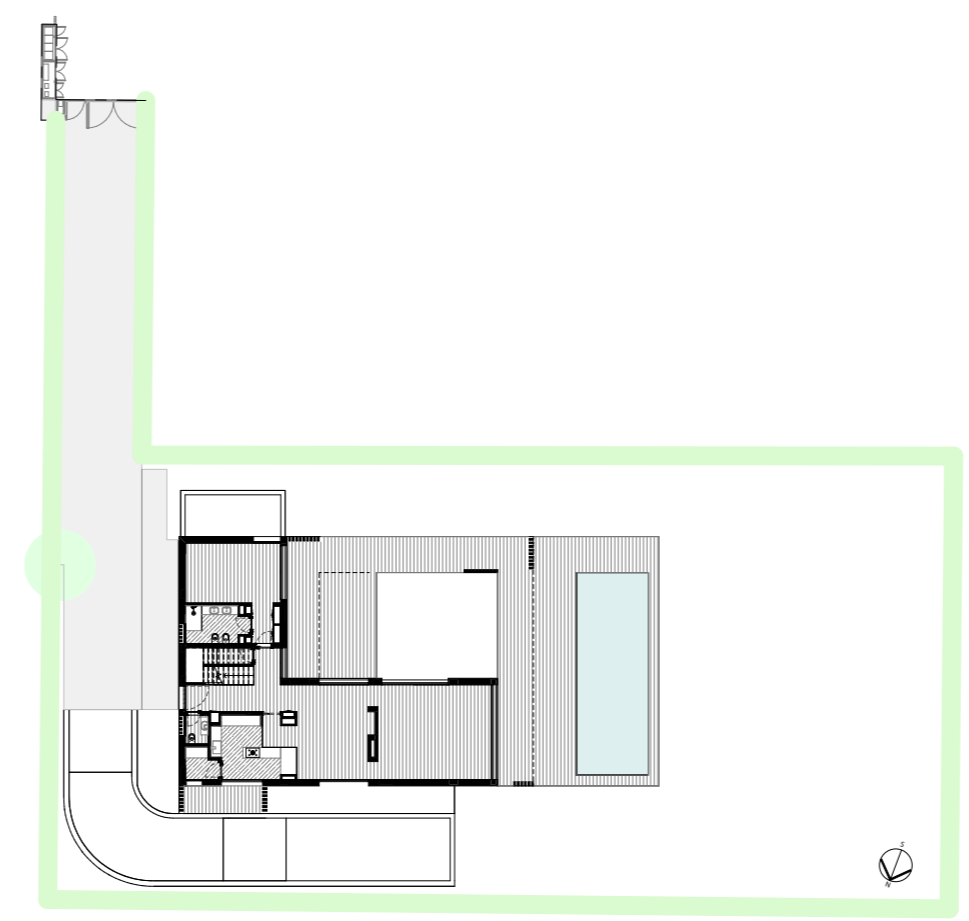

**BLOOM MARINHA**  
**T4 PATIO VILLA**

Villa M20

**Areas**

Land	1333 m <sup>2</sup>
Private enclosed construction area	429 m <sup>2</sup>
Terraces and balconies	199 m <sup>2</sup>
Swimming Pool	48m <sup>2</sup>

FLOOR 1

FLOOR - 1

LAND LIMIT