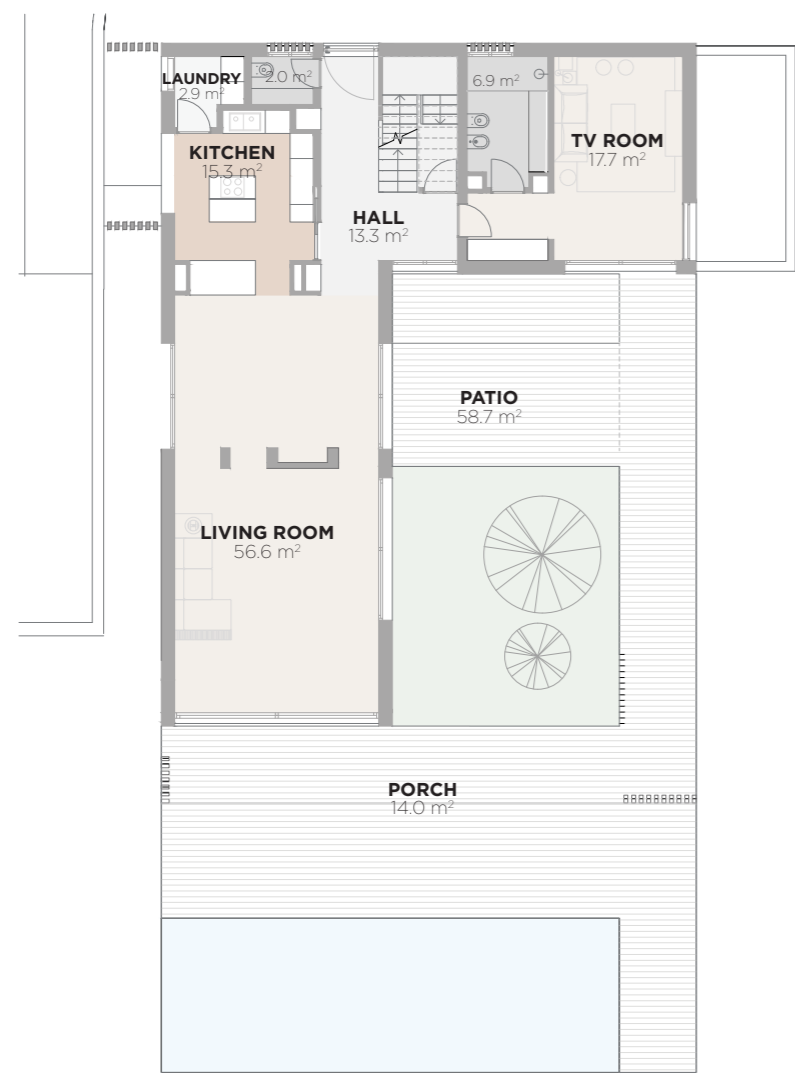

**BLOOM MARINHA**  
**T4 PATIO VILLA**

Villa M20

**Areas**

Land	1333 m <sup>2</sup>
Private enclosed construction area	429 m <sup>2</sup>
Terraces and balconies	199 m <sup>2</sup>
Swimming Pool	48m <sup>2</sup>

FLOOR 1

FLOOR - 1

LAND LIMIT