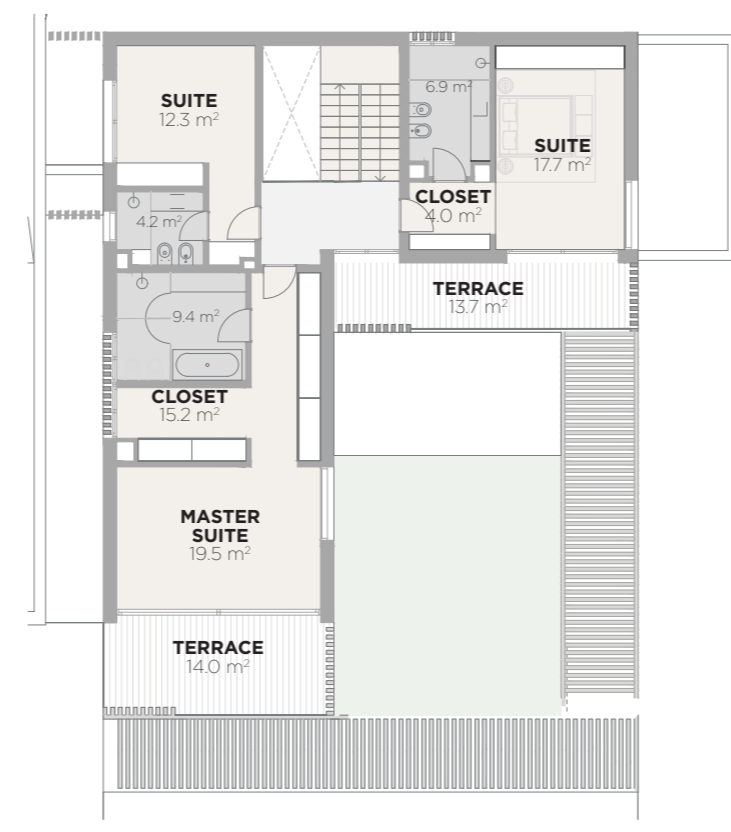

**BLOOM MARINHA**  
**T4 PATIO VILLA**

Villa M20

**Areas**

Land	1333 m <sup>2</sup>
Private enclosed construction area	429 m <sup>2</sup>
Terraces and balconies	199 m <sup>2</sup>
Swimming Pool	48m <sup>2</sup>

FLOOR 1

FLOOR - 1

LAND LIMIT