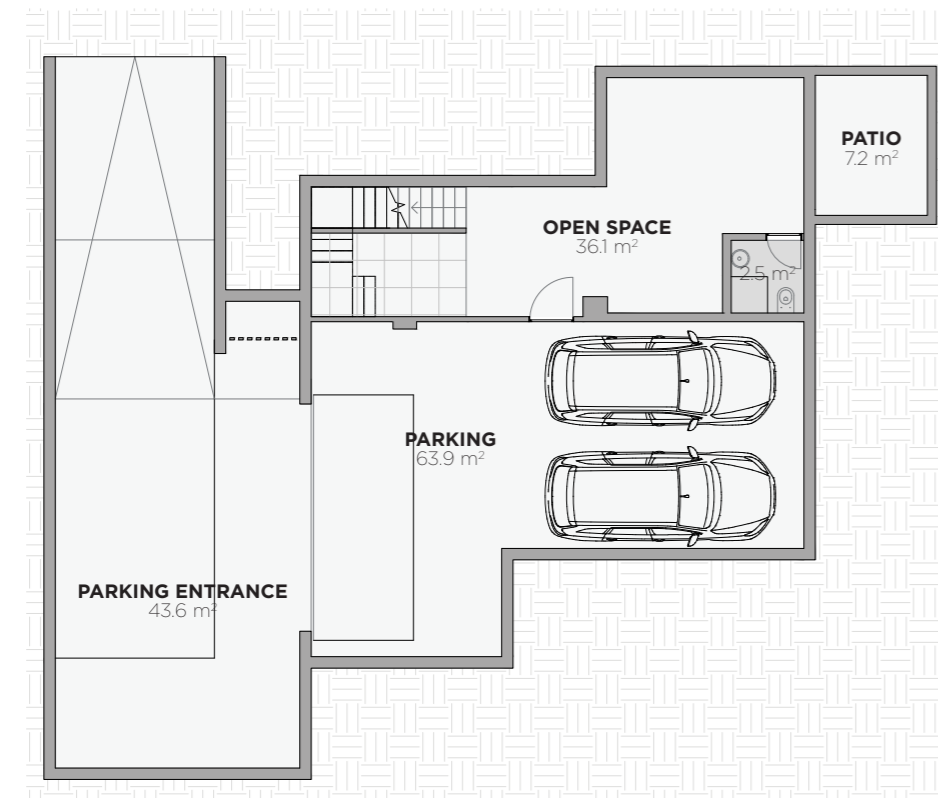

FLOOR 0

FLOOR 1

BLOOM MARINHA
T3 COMPACT VILLA

Villa M18

Areas

Land	1118 m ²
Private enclosed construction area	333 m ²
Terraces and balconies	181 m ²
Swimming Pool	27 m ²

FLOOR -1