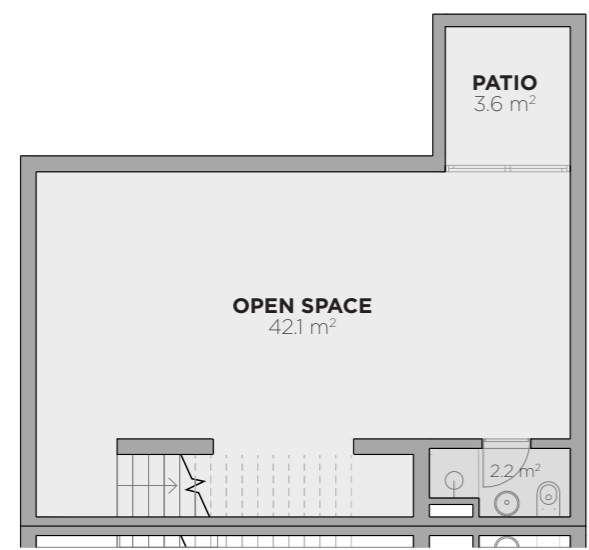

FLOOR 0

FLOOR 1

BLOOM MARINHA
T1 DUPLEX VILLA

Villa M17

Areas

Land	313 m ²
Private enclosed construction area	146 m ²
Terraces and balconies	44 m ²
Swimming Pool	15 m ²

FLOOR -1

LAND LIMIT