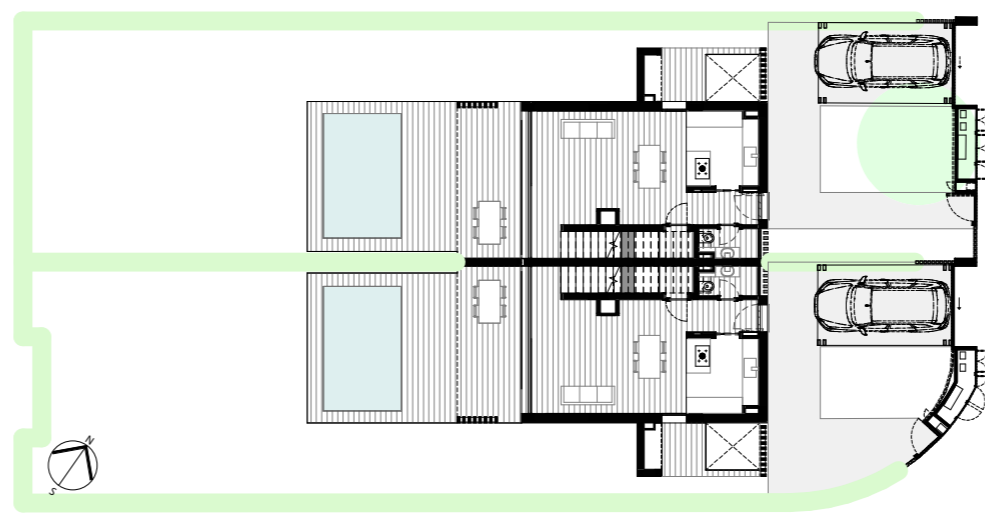

FLOOR 0

FLOOR 1

BLOOM MARINHA
T1 DUPLEX VILLA

Villa M17

Areas

Land	313 m ²
Private enclosed construction area	146 m ²
Terraces and balconies	44 m ²
Swimming Pool	15 m ²

FLOOR -1

LAND LIMIT