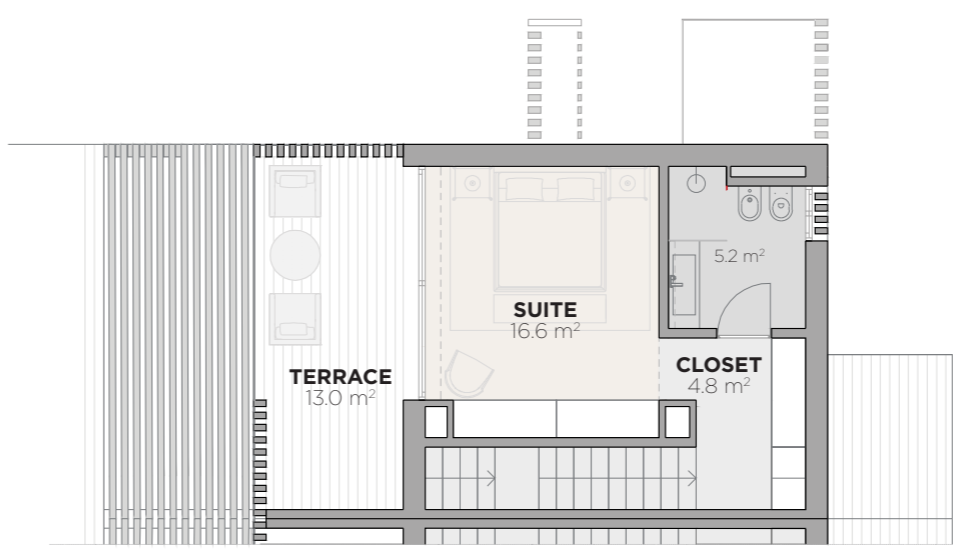

FLOOR 0

FLOOR 1

BLOOM MARINHA
T1 DUPLEX VILLA

Villa M17

Areas

Land	313 m ²
Private enclosed construction area	146 m ²
Terraces and balconies	44 m ²
Swimming Pool	15 m ²

FLOOR -1

LAND LIMIT