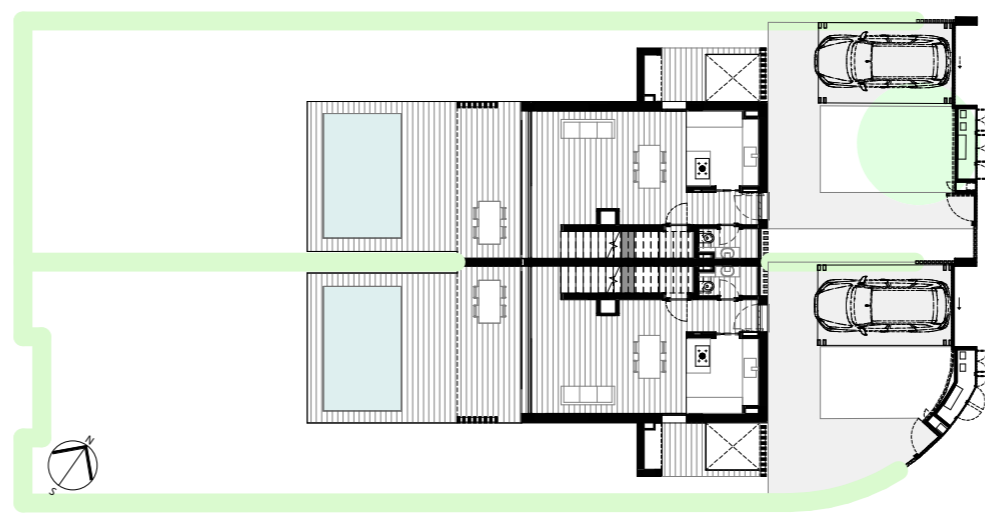

FLOOR 0

FLOOR 1

BLOOM MARINHA
T1 DUPLEX VILLA

Villa M16

Areas

Land	320 m ²
Private enclosed construction area	146 m ²
Terraces and balconies	44 m ²
Swimming Pool	15 m ²

FLOOR -1

LAND LIMIT