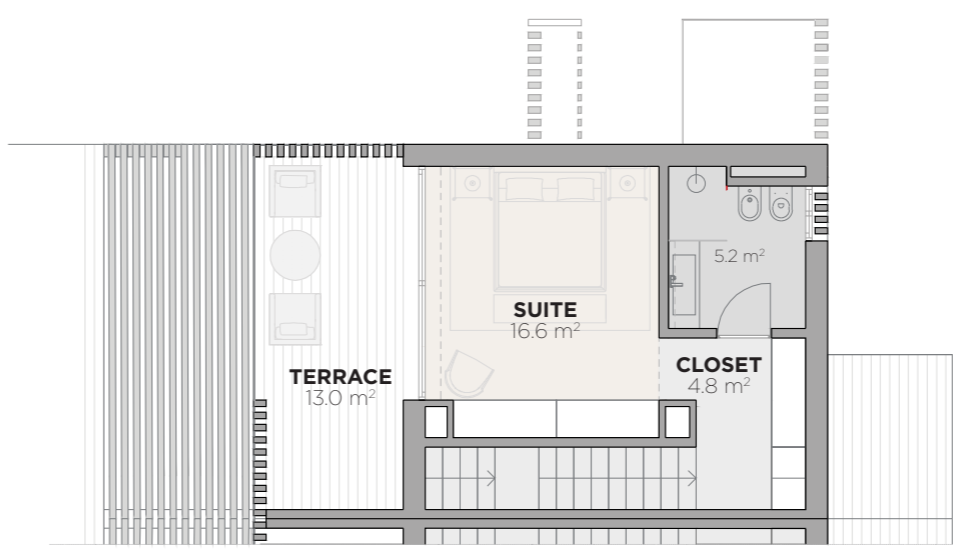

FLOOR 0

FLOOR 1

BLOOM MARINHA
T1 DUPLEX VILLA

Villa M16

Areas

Land	320 m ²
Private enclosed construction area	146 m ²
Terraces and balconies	44 m ²
Swimming Pool	15 m ²

FLOOR -1

LAND LIMIT