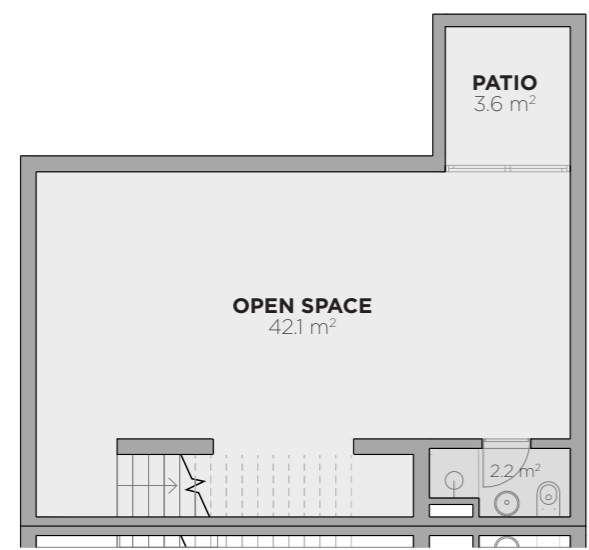

FLOOR 0

FLOOR 1

BLOOM MARINHA
T1 DUPLEX VILLA

Villa M16

Areas

Land	320 m ²
Private enclosed construction area	146 m ²
Terraces and balconies	44 m ²
Swimming Pool	15 m ²

FLOOR -1

LAND LIMIT