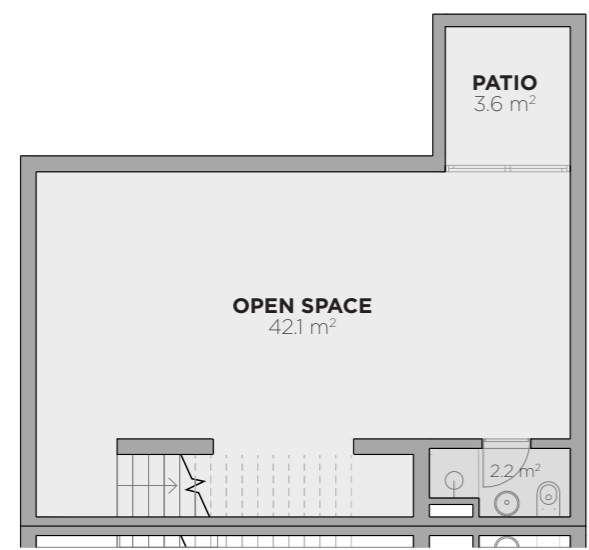

FLOOR 0

FLOOR 1

BLOOM MARINHA
T1 DUPLEX VILLA

Villa M15

Areas

Land	320 m ²
Private enclosed construction area	146 m ²
Terraces and balconies	44 m ²
Swimming Pool	15 m ²

FLOOR -1

LAND LIMIT