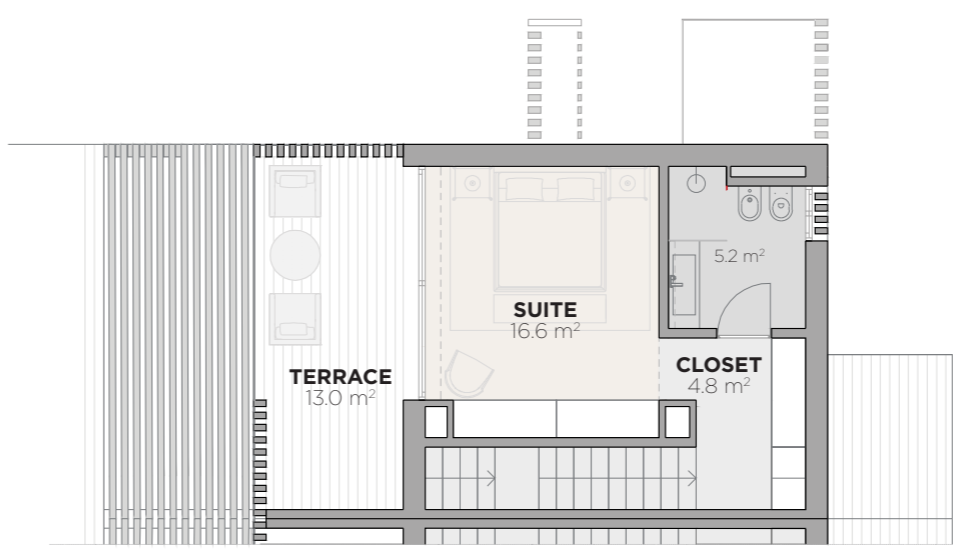

FLOOR 0

FLOOR 1

BLOOM MARINHA
T1 DUPLEX VILLA

Villa M15

Areas

Land	320 m ²
Private enclosed construction area	146 m ²
Terraces and balconies	44 m ²
Swimming Pool	15 m ²

FLOOR -1

LAND LIMIT