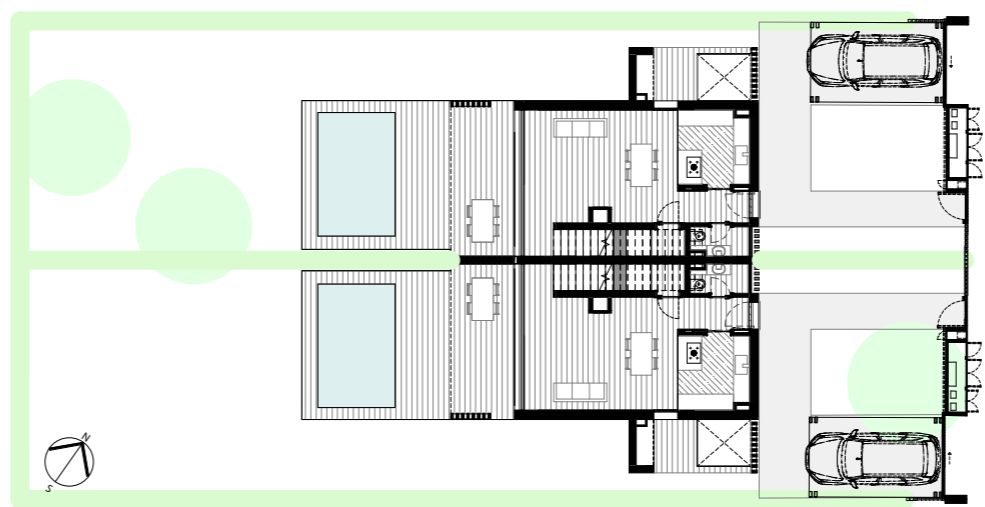

FLOOR 0

FLOOR 1

BLOOM MARINHA
T1 DUPLEX VILLA

Villa M15

Areas

Land	320 m ²
Private enclosed construction area	146 m ²
Terraces and balconies	44 m ²
Swimming Pool	15 m ²

FLOOR -1

LAND LIMIT