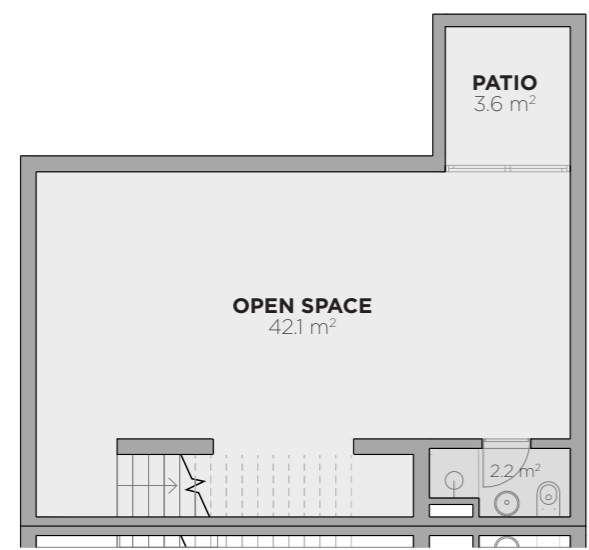

FLOOR 0

FLOOR 1

BLOOM MARINHA
T1 DUPLEX VILLA

Villa M14

Areas

Land	320 m ²
Private enclosed construction area	146 m ²
Terraces and balconies	44 m ²
Swimming Pool	15 m ²

FLOOR -1

LAND LIMIT