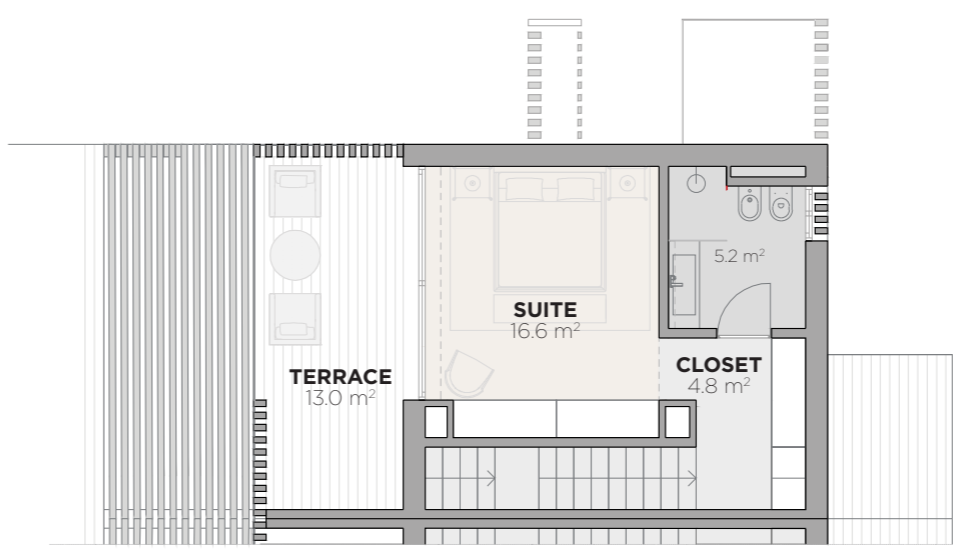

FLOOR 0

FLOOR 1

BLOOM MARINHA
T1 DUPLEX VILLA

Villa M14

Areas

Land	320 m ²
Private enclosed construction area	146 m ²
Terraces and balconies	44 m ²
Swimming Pool	15 m ²

FLOOR -1

LAND LIMIT