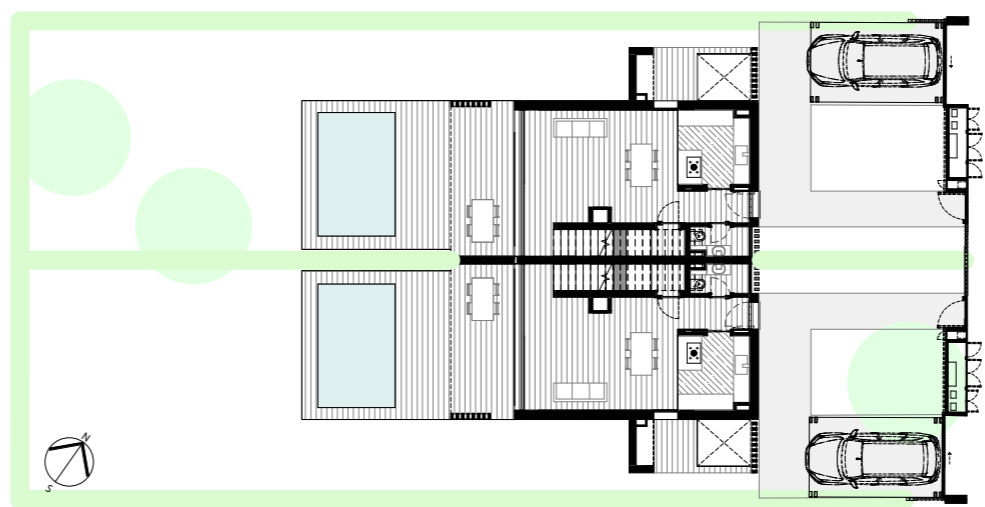

FLOOR 0

FLOOR 1

BLOOM MARINHA
T1 DUPLEX VILLA

Villa M14

Areas

Land	320 m ²
Private enclosed construction area	146 m ²
Terraces and balconies	44 m ²
Swimming Pool	15 m ²

FLOOR -1

LAND LIMIT