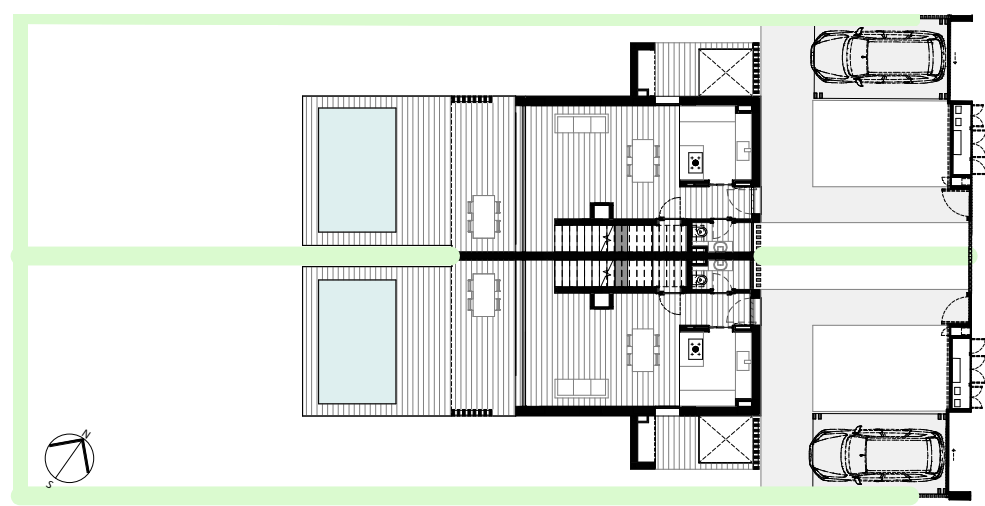

FLOOR 0

FLOOR 1

BLOOM MARINHA
T1 DUPLEX VILLA

Villa M12

Areas

Land	320 m ²
Private enclosed construction area	146 m ²
Terraces and balconies	44 m ²
Swimming Pool	15 m ²

FLOOR -1

LAND LIMIT