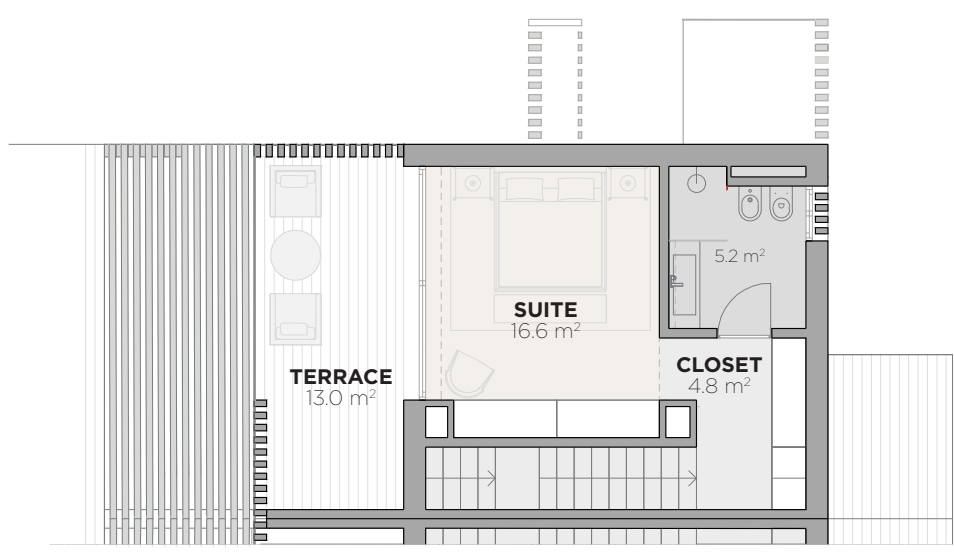

FLOOR 0

FLOOR 1

BLOOM MARINHA
T1 DUPLEX VILLA

Villa M12

Areas

Land	320 m ²
Private enclosed construction area	146 m ²
Terraces and balconies	44 m ²
Swimming Pool	15 m ²

FLOOR -1

LAND LIMIT