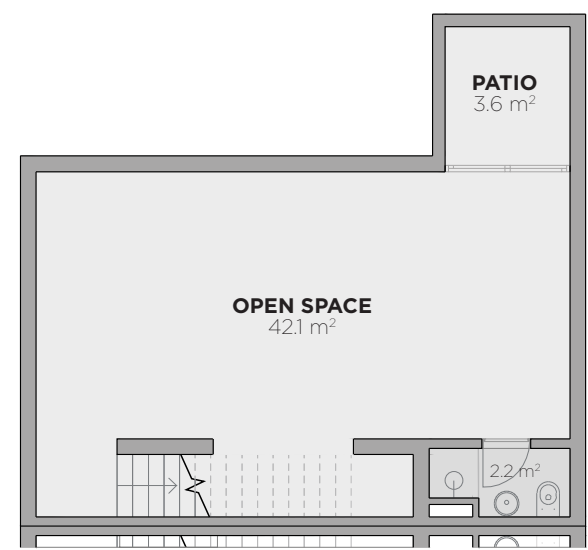

FLOOR 0

FLOOR 1

BLOOM MARINHA
T1 DUPLEX VILLA

Villa M12

Areas

Land	320 m ²
Private enclosed construction area	146 m ²
Terraces and balconies	44 m ²
Swimming Pool	15 m ²

FLOOR -1

LAND LIMIT