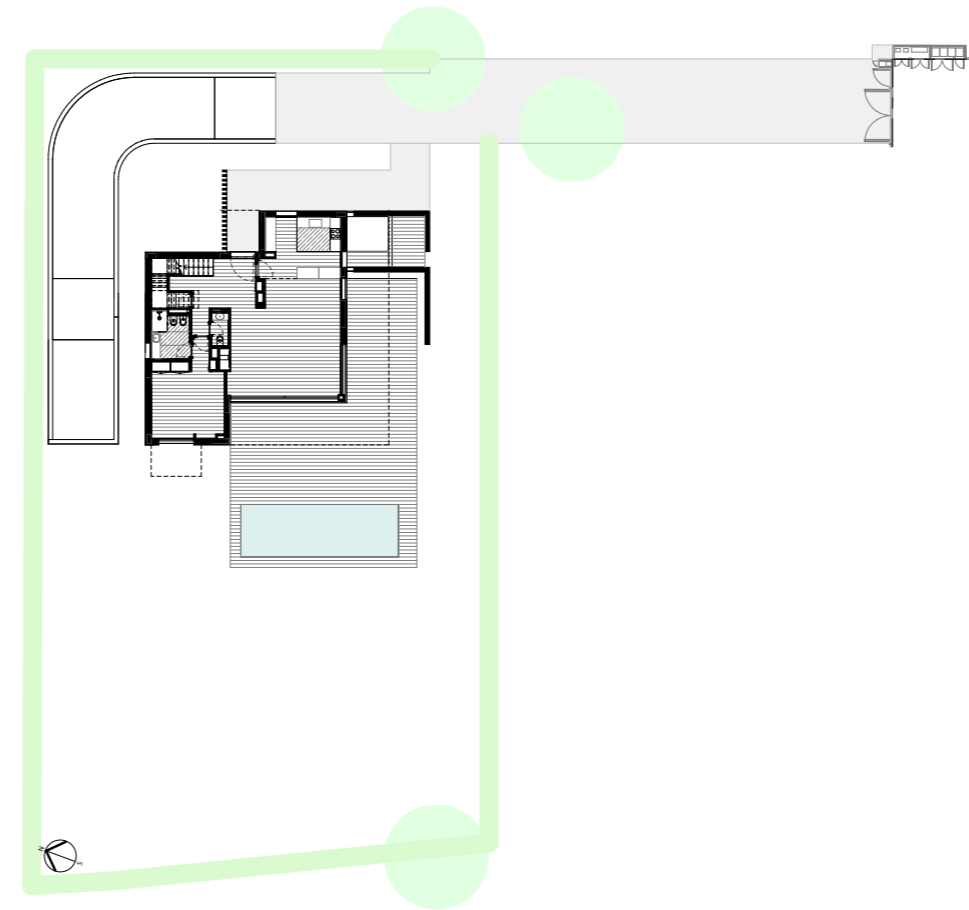

**BLOOM MARINHA**  
**T3 COMPACT VILLA**

Villa M11

**Areas**

Land	1317 m <sup>2</sup>
Private enclosed construction area	333 m <sup>2</sup>
Terraces and balconies	181 m <sup>2</sup>
Swimming Pool	27 m <sup>2</sup>

FLOOR 0

FLOOR 1

FLOOR -1

LAND LIMIT