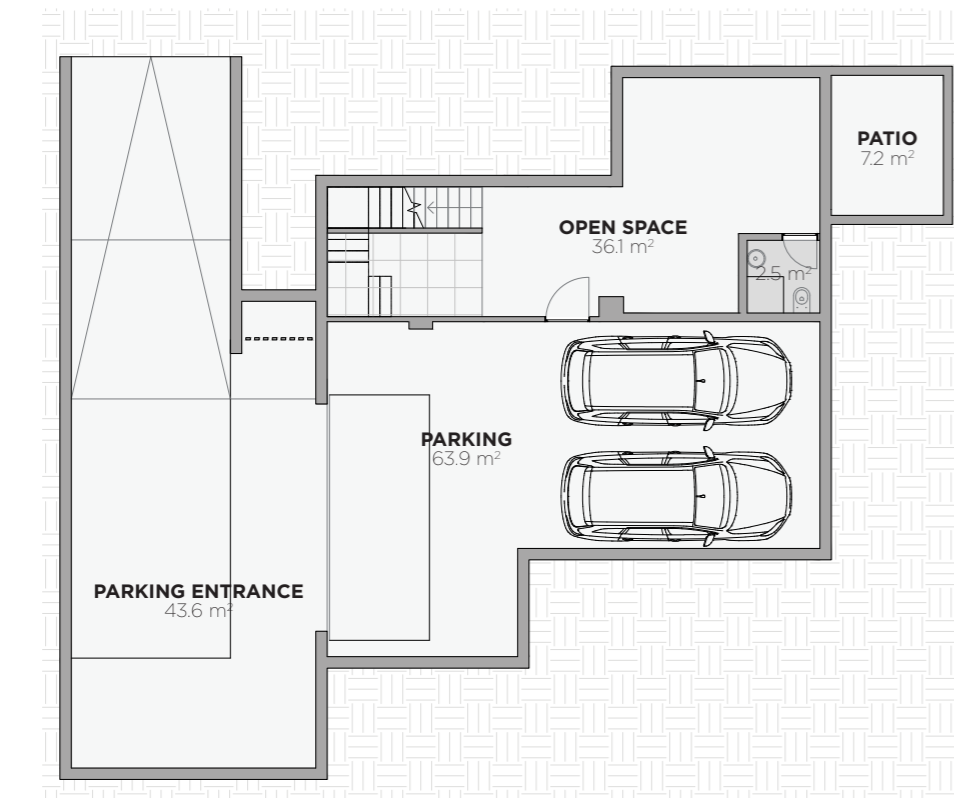

**BLOOM MARINHA**  
**T3 COMPACT VILLA**

Villa M11

**Areas**

Land	1317 m <sup>2</sup>
Private enclosed construction area	333 m <sup>2</sup>
Terraces and balconies	181 m <sup>2</sup>
Swimming Pool	27 m <sup>2</sup>

FLOOR 0

FLOOR 1

FLOOR -1

LAND LIMIT